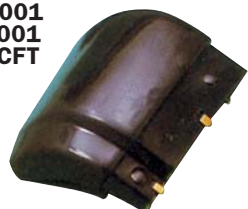

215-2811

FRONT SIDE
BUMPER
R 62120-C6001
L 62121-C6001
40PCS 3.20CFT